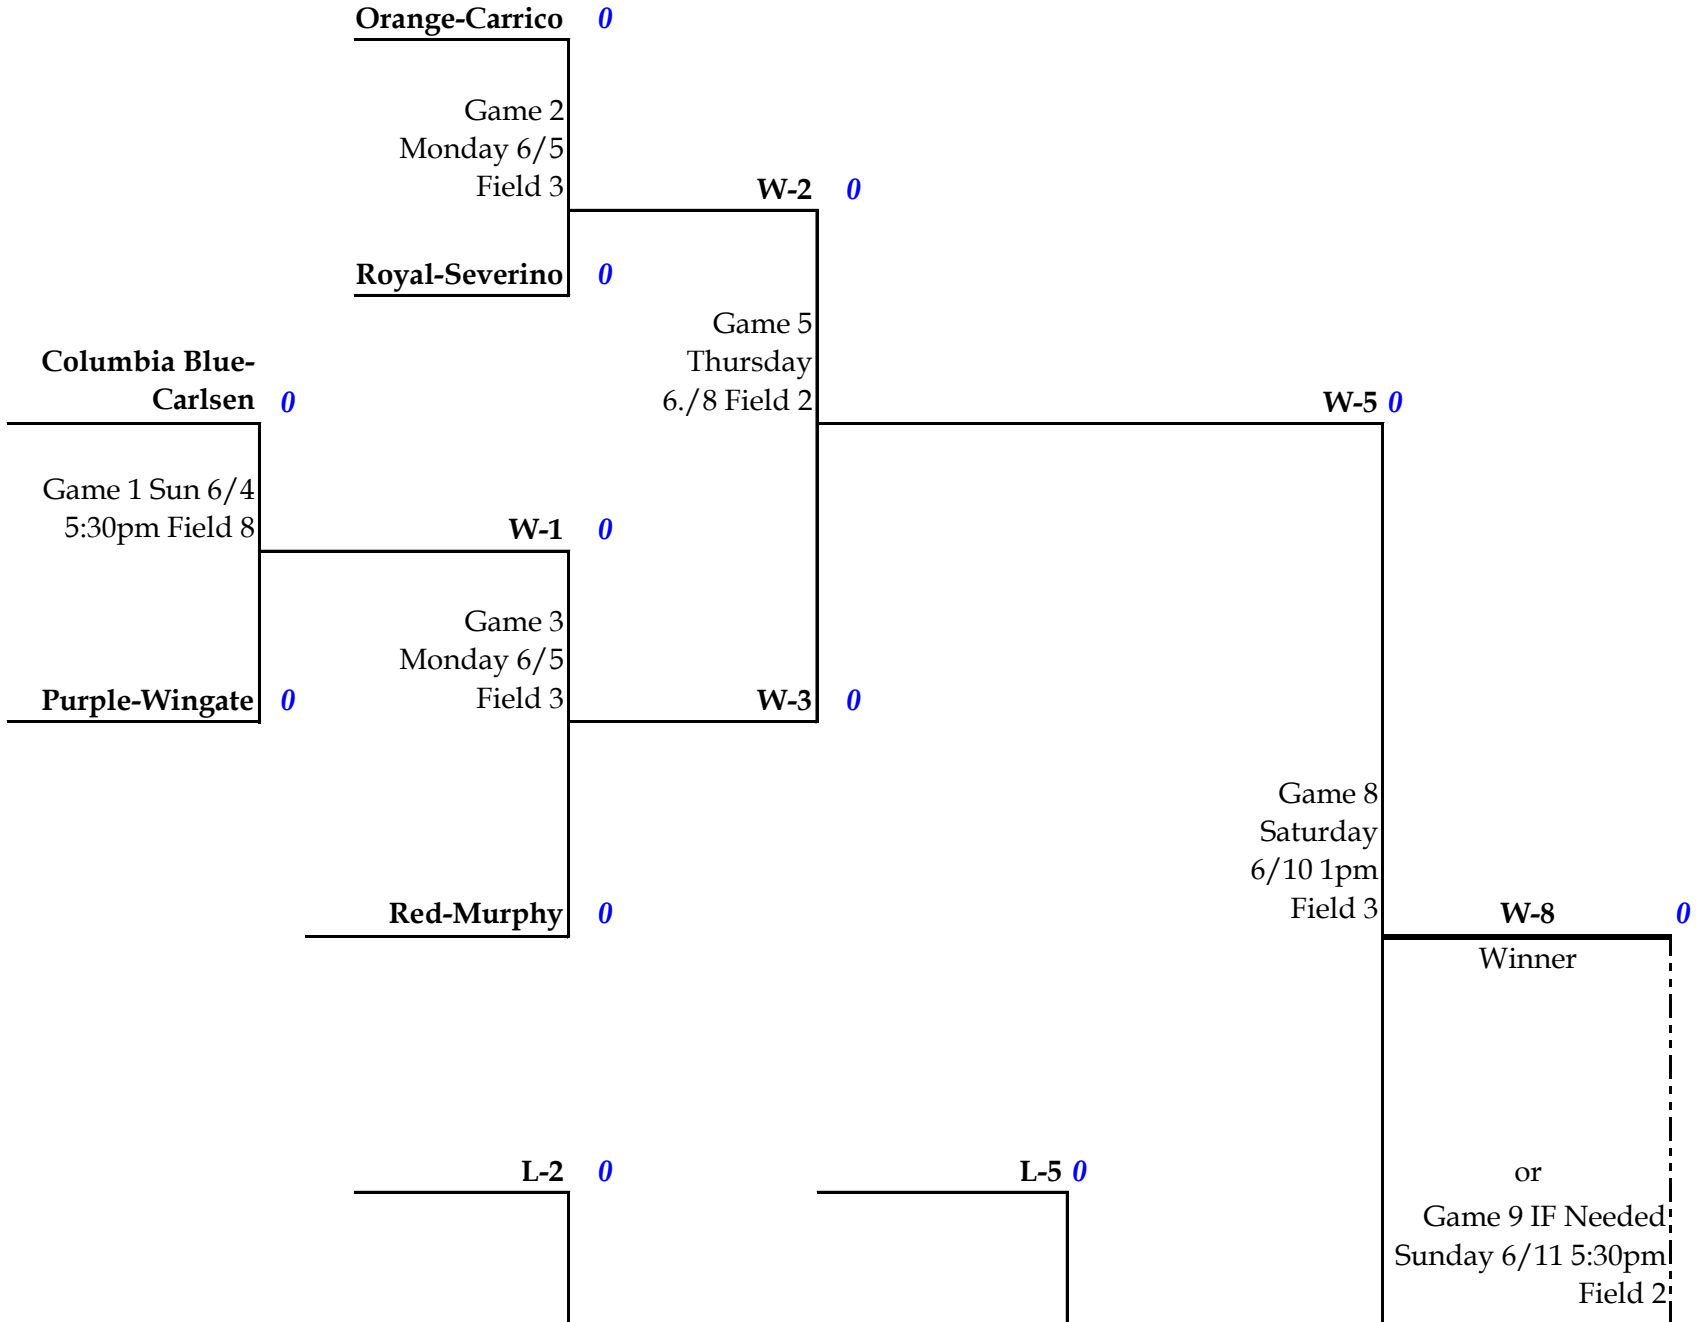

Babe Ruth League, Inc.
5-Team Double Elimination Bracket

Babe Ruth League, Inc.
5-Team Double Elimination Bracket