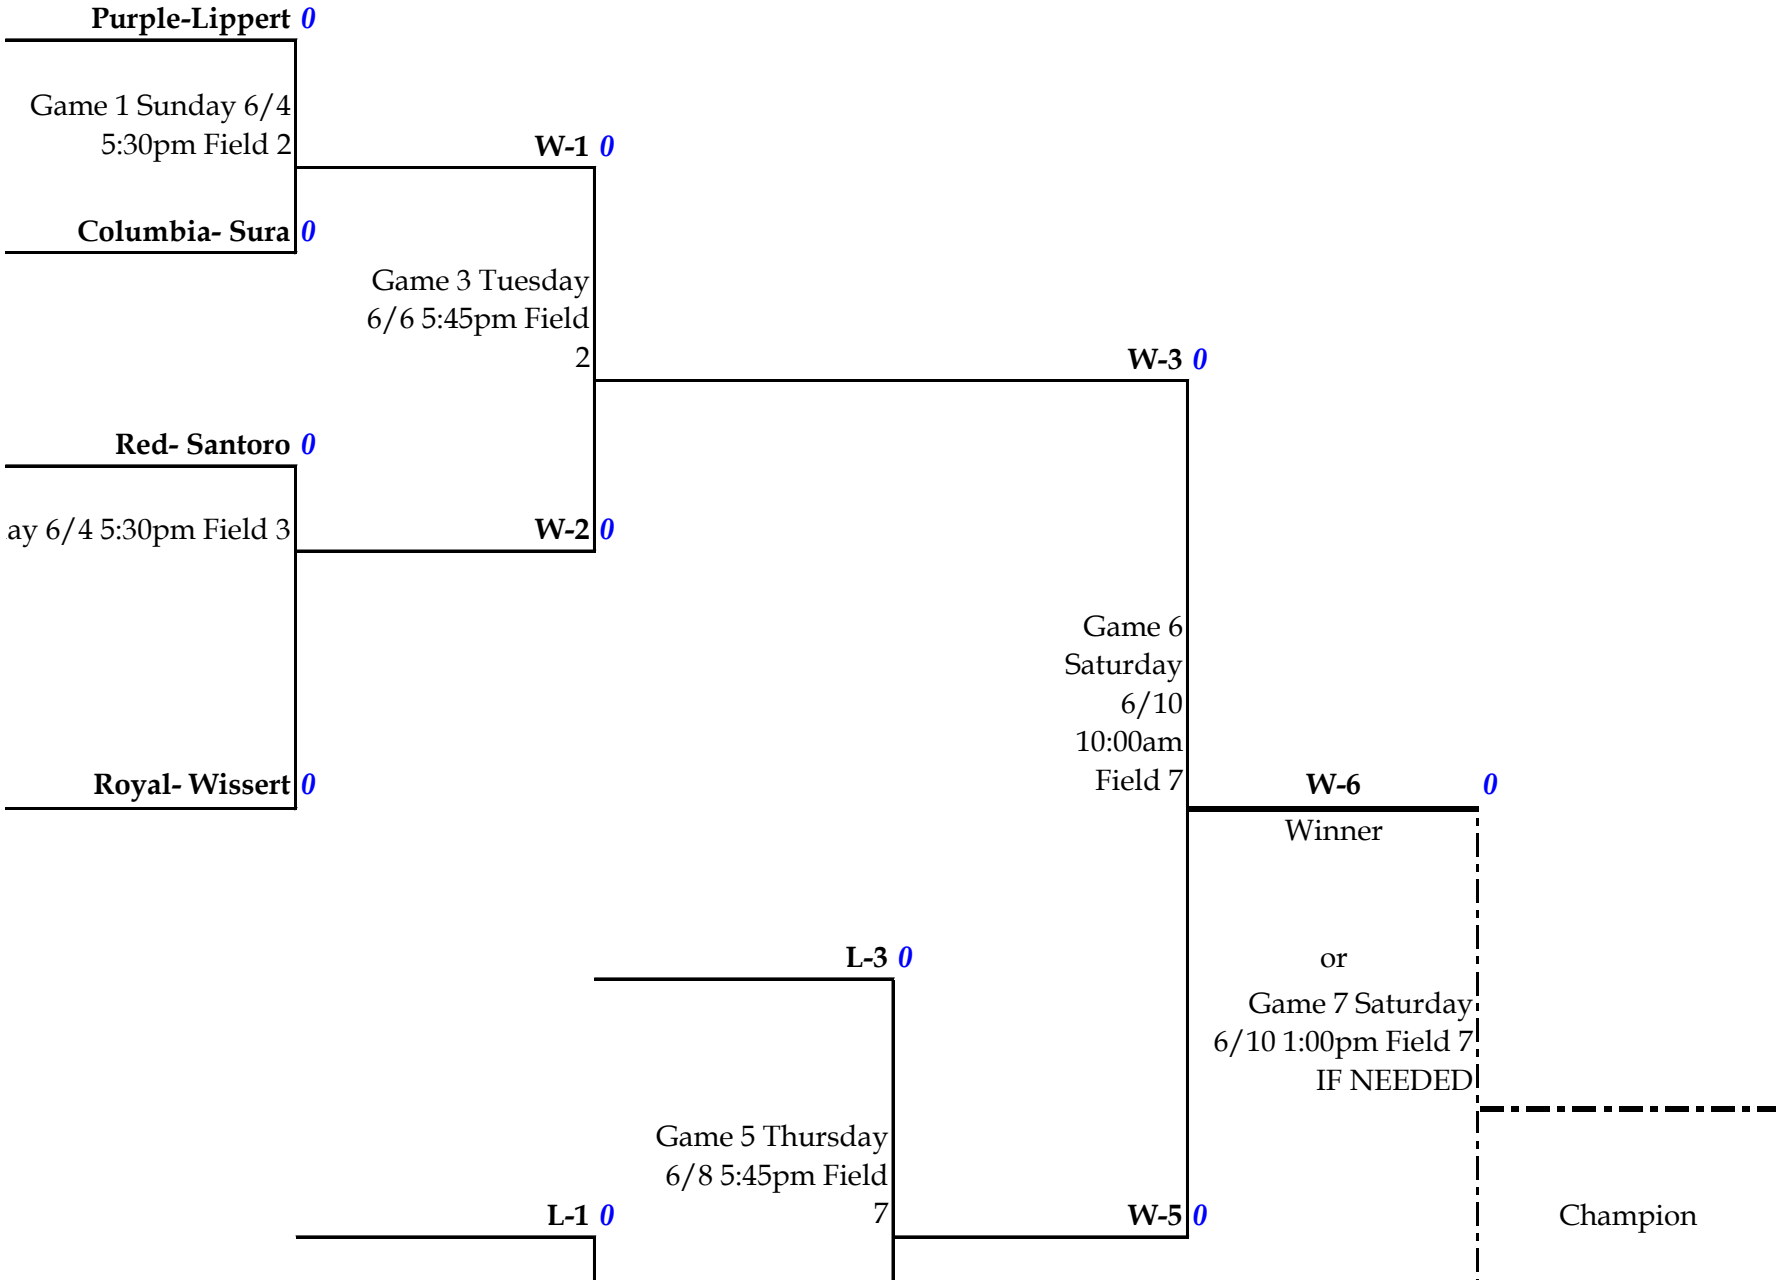

Babe Ruth League, Inc.
4-Team Double Elimination Bracket

Babe Ruth League, Inc.
4-Team Double Elimination Bracket